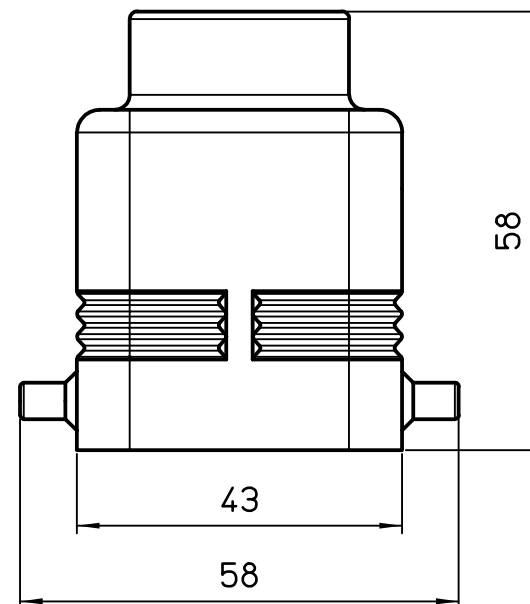

1

2

3

A

A

B

B

REV.	DATE	SIGNATURE		
 Dimensions in mm		Simplified representation with dimensions without tolerance		
Original Size A4		MHVR 10.20		Scale 1:1
Date 20/09/22		Hood with pegs, size "57.27", top entry M20, 180 °C		
Sign. S.Diasparra				
				