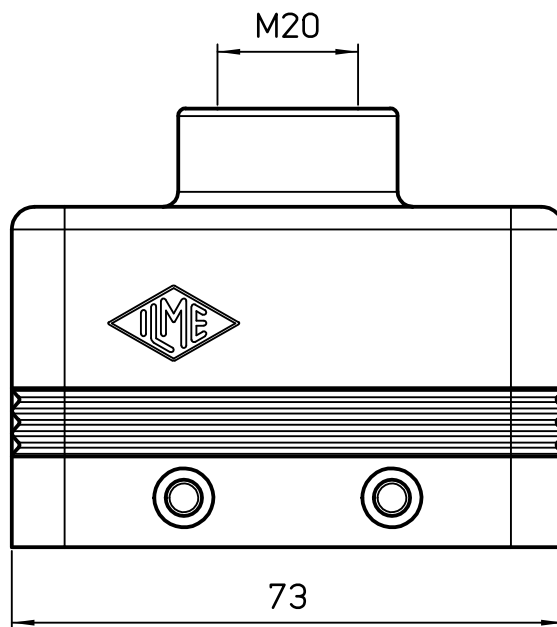

1

2

3

A

A

B

B

REV.	DATE	SIGNATURE		
 Dimensions in mm		Simplified representation with dimensions without tolerance		
Original Size A4		MHVR 10.20		Scale 1:1
Date 20/09/22		Hood with pegs, size "57.27", top entry M20, 180 °C		
Sign. S.Diasparra				
				